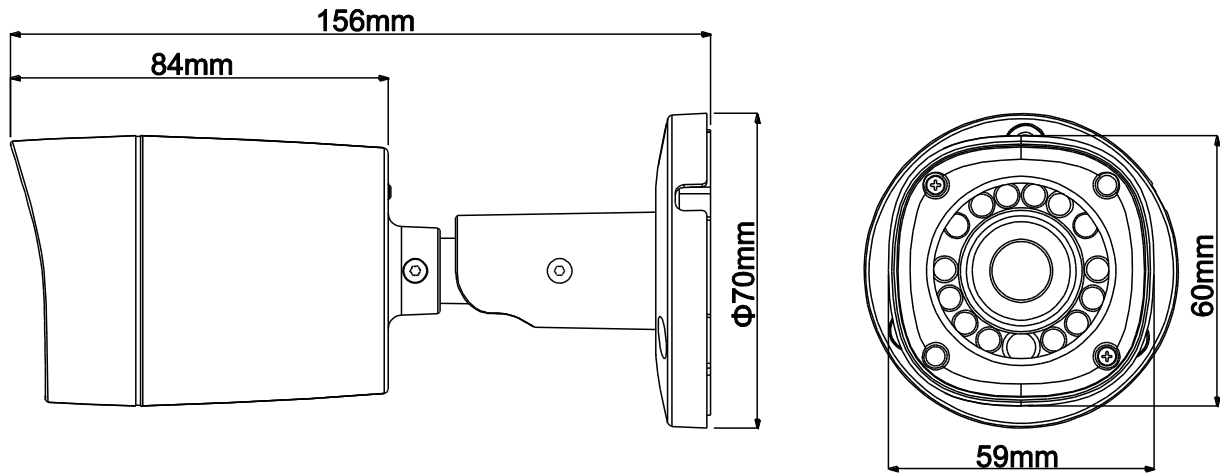

### Features

- 1/2.9" 2Megapixel CMOS
- 25/30fps@1080P, 25/30/50/60fps@720P
- High speed, long distance real-time transmission
- HD and SD switchable
- OSD Menu, control over coaxial cable
- DWDR, Day/Night(ICR), AWB, AGC, BLC, 2DNR
- 3.6mm fixed lens (2.8mm, 6mm optional)
- Max. IR LEDs length 20m, Smart IR
- IP67, DC12V

## Technical Specifications

Model	DH-HAC-HFW1220RMP	DH-HAC-HFW1220RMN
<b>Camera</b>		
Image Sensor	1/2.9" 2Megapixel CMOS	
Effective Pixels	1936(H)×1097(V)	
Electronic Shutter	1/25~1/100000s	1/30~1/100000s
Video Frame Rate	25/50fps@720P; 25fps@1080P	30/60fps@720P; 30fps@1080P
Synchronization	Internal	
Mini. Illumination	0.02Lux/F2.0, 0Lux IR on	
Video Output	1-channel BNC high definition video output/ CVBS standard definition video output (Can switch)	
<b>Camera Features</b>		
Max. IR LEDs Length	20m, Smart IR	
Backlight Compensation	DWDR	
Day/Night	Auto(ICR) / Color / B/W	
Noise Reduction	2D	
OSD Menu	Support	
<b>Lens</b>		
Focal length	3.6mm (2.8mm, 6mm optional)	
Angle of View	H: 82.8° (106° /51.2°)	
Mount Type	M12	
<b>General</b>		
Power Supply	DC12V±25%	
Power Consumption	Max 2.8W	
Working Environment	-40°C~+60°C / Less than 95%RH (no condensation)	
Transmission Distance	Over 500m via 75-3 coaxial cable	
Ingress Protection	IP67	
Dimensions(W×D×H)	Φ70mm×156mm	
Weight	0.3kg	
Material	Metal	

## Dimensions (mm)